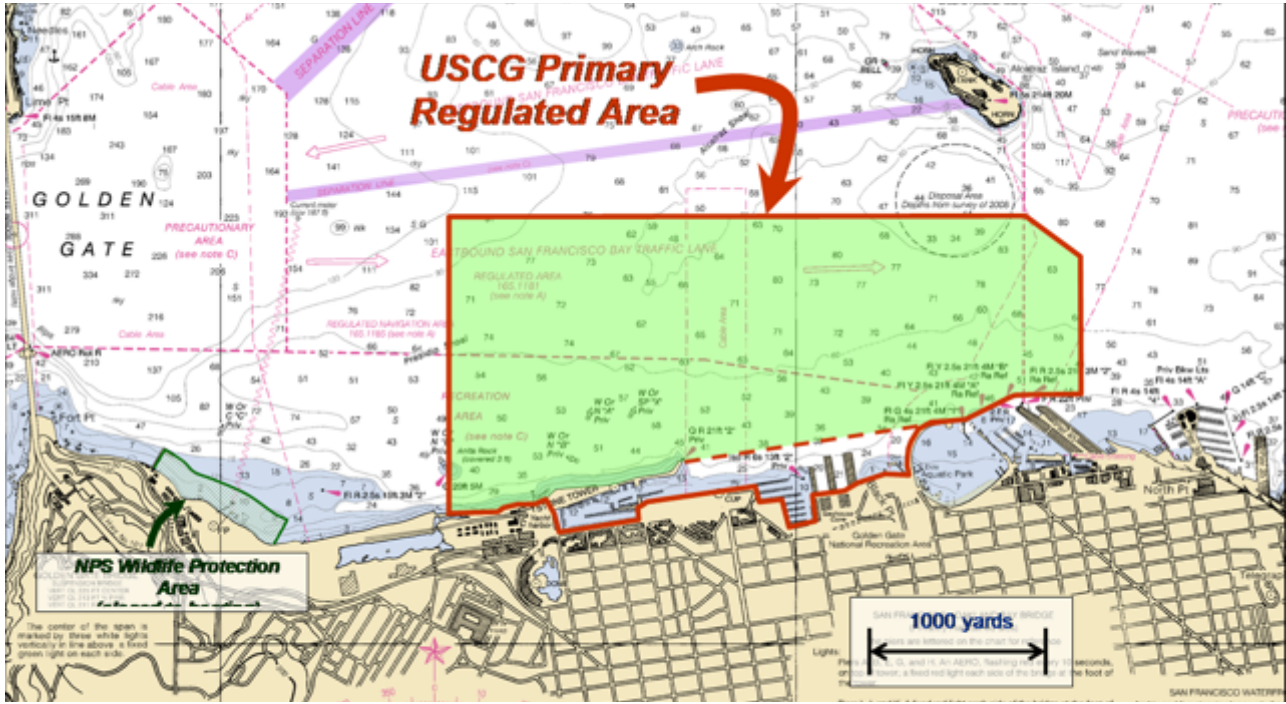

USCG Primary Regulated Area

NPS Wildlife Protection Area

1000 yards

SAN FRANCISCO WATERWAY BRIDGE

Lights are shown on the chart for 10 seconds on the tower, a fixed red light each side of the span for 10 seconds on the foot of the tower.

The center of the span is marked by three white lights vertically in line above a fixed green light on each side.